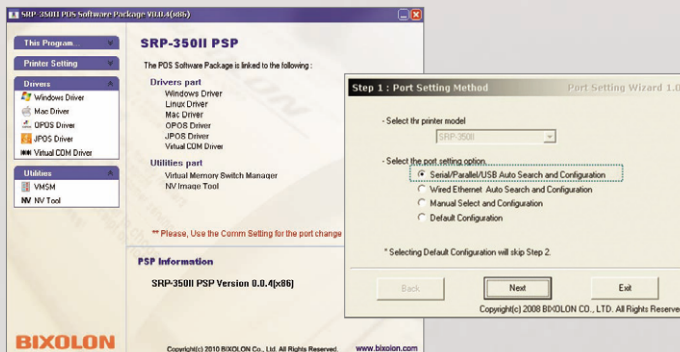

Confidence in its Reliability, SRP-350II

Enjoy better Reliability with SRP-350II. 70 million lines printer unit and 1.5 million lines auto-cutter available.

High-speed USB 2.0 Support

BIXOLON SRP-350II using USB 2.0 with a High Speed of 480Mbps.

Choose Serial/Parallel/Ethernet/USB Interface card for your business convenience.

USB 2.0

SRP-350II PSP(POS Software Package) Launcher Available

POS Software Package has many valuable and convenient functions. Intelligent Interface Auto-installer, Reverse Printing(Rotation), Barcode Setting, Margin Crop (Paper saving function), Text & Image Macro, NV Image management all available.